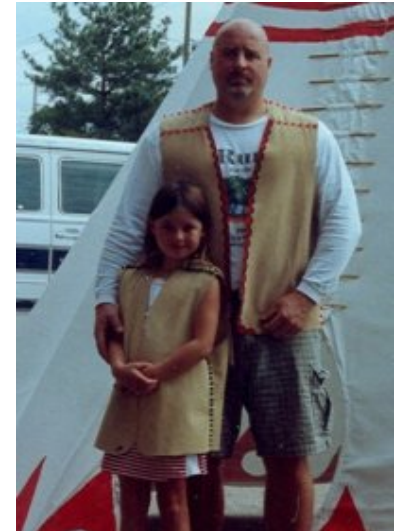

# HELPFUL HINTS FOR FINDING YOUR VESTS!

	Ex: Weight	Ex: Height
<b>Youth Medium</b>	49 lbs.	50"
	40 lbs.	46"
	53 lbs.	49"
	53 lbs.	48"
	43 lbs.	49"
<b>Youth Large</b>	60 lbs.	54"
	50 lbs.	50"
	73 lbs.	55"
<b>Adult Medium</b>	160 lbs.	5' 10"
<b>Adult Large</b>	225 lbs.	6' 4"
<b>Adult XL</b>	250 lbs.	6'

**Adult Medium**  
John is 5' 10" tall  
and weighs 160 lbs.  
**Child Medium**  
Kathryn is 46" tall  
and weighs 40 lbs.

**Adult Extra Large**  
Marc is 6' tall  
and weighs 250 lbs.  
**Child Large**  
Hanna is 50" tall  
and weighs 50 lbs.

**Child Medium**  
Leah (left) is 50" tall  
and weighs 49 lbs.  
**Child Large**  
Tammy (right) is 54" tall  
and weighs 60 lbs.

**Adult Large**  
Doug is 6' 4" tall  
and weighs 225 lbs.  
**Child Large**  
Chloe is 55" tall  
and weighs 73 lbs.