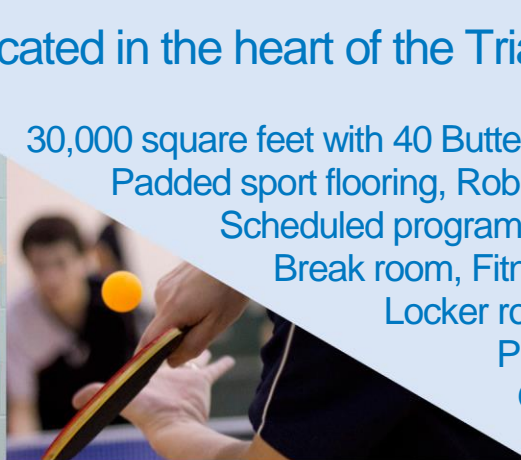

Please wear sneakers with non-marking soles. Loaner racquets and balls are available if needed.

www.triangletabletennis.com

919.388.0272

TRIANGLE TABLE TENNIS

2900 Perimeter Park Drive, Suite 200
Morrisville, NC 27560

Located in the heart of the Triangle near RDU

30,000 square feet with 40 Butterfly Centrefold tables
Padded sport flooring, Robots, Loaner racquets
Scheduled programming, Private events
Break room, Fitness room, Pro Shop
Locker rooms, Showers, Wi-fi
Professional coaching
Open 7 days a week